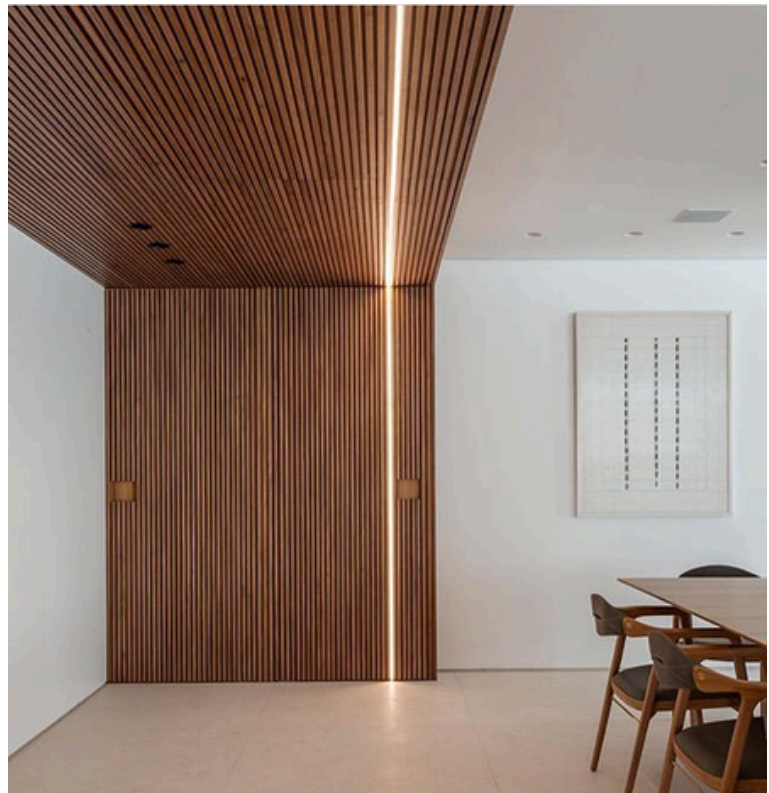

LAMBRIN

Nombre : CHOCOLATE

Ancho : 16 cm

Largo : 2.90 mts

Caja:

LAMBRIN

Nombre : GRIS OSCURO

Ancho : 16 cm

Contamos con PAPEL
TAPIZ Estilo lambrin.

Pregunta a un asesor por
el catalogo

2025

Premier
Mayoreo Decorativo®

A modern outdoor patio scene. The ceiling is made of a light-colored wood-grain material. Below it, a stone wall with a central grey panel is visible. In the background, there are lush green plants, including palm trees and Monstera leaves. A small pool of water is in the middle ground. In the foreground, there is a round wooden table, a wicker chair, and a hanging metal chair with a cushion. The overall atmosphere is serene and contemporary.