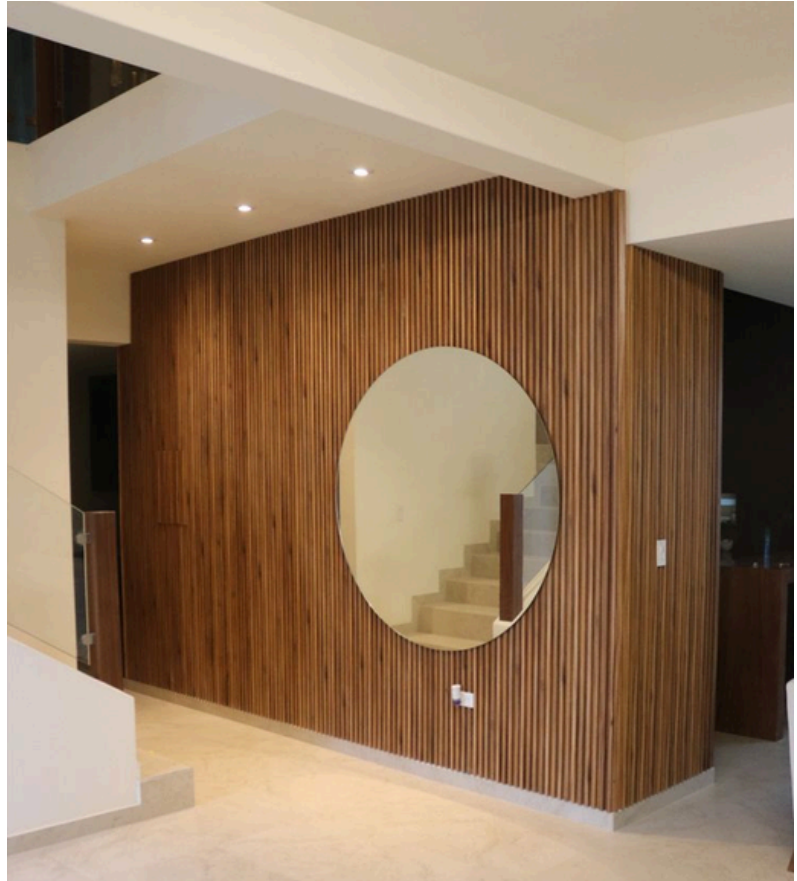

Nombre : MAHOGANY
Ancho : 16 cm
Largo : 2.90 mts
Caja: