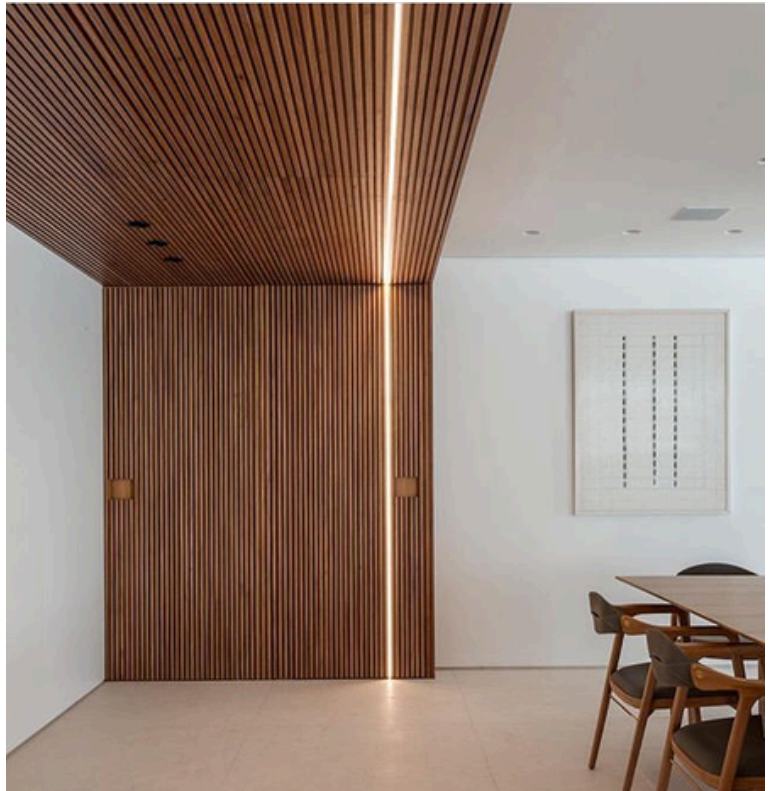

LAMBRIN

Nombre : ROBLE
Ancho : 16 cm
Largo : 2.90 mts
Caja:

Nombre : MAHOGANY
Ancho : 16 cm
Largo : 2.90 mts
Caja: